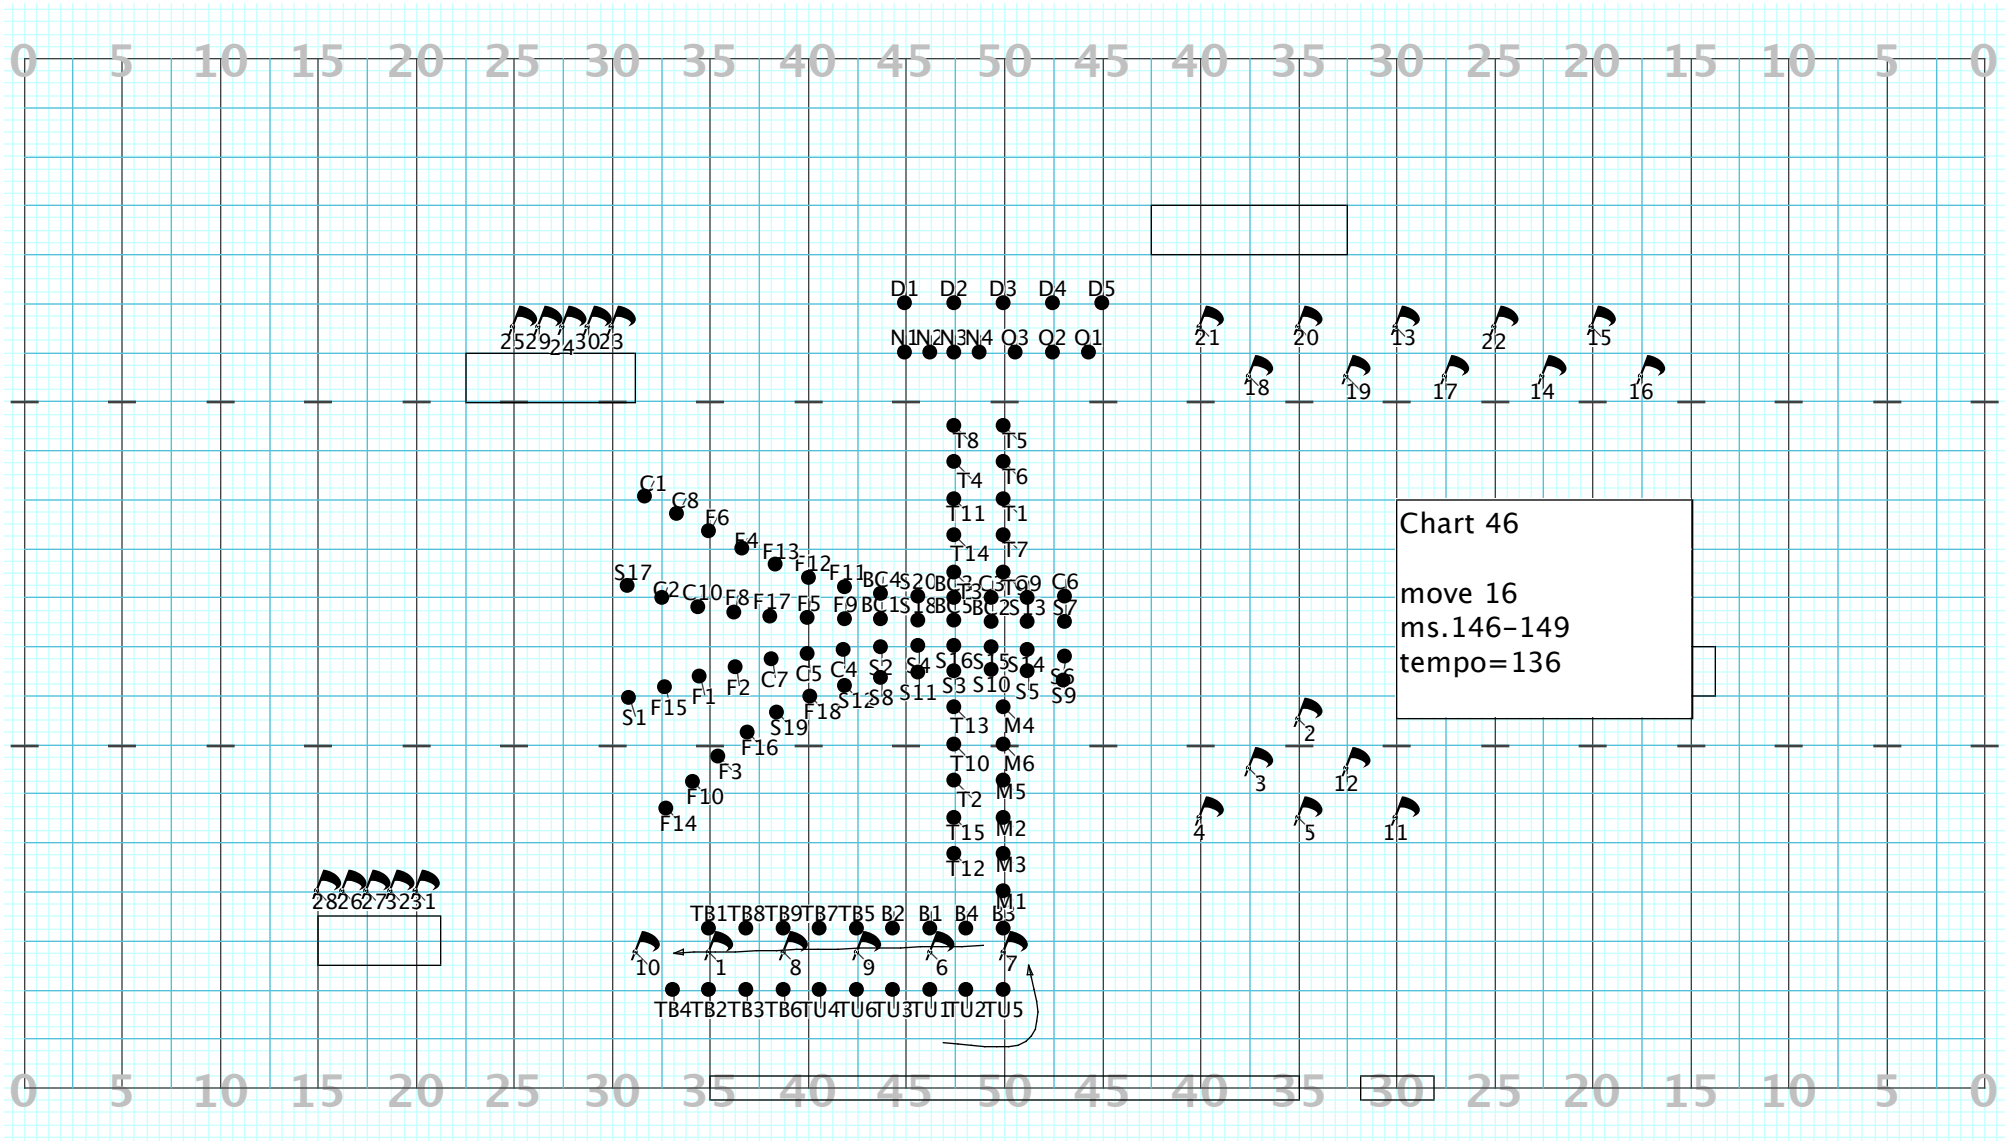

Director Viewpoint

Chart 39
 move 8
 ms.120-121
 tempo=72

guard #3 can hand off
 flag to #4
 or have #4's flag preset
 for hold

Director Viewpoint

Director Viewpoint

Director Viewpoint

Director Viewpoint

Director Viewpoint

Director Viewpoint

Director Viewpoint