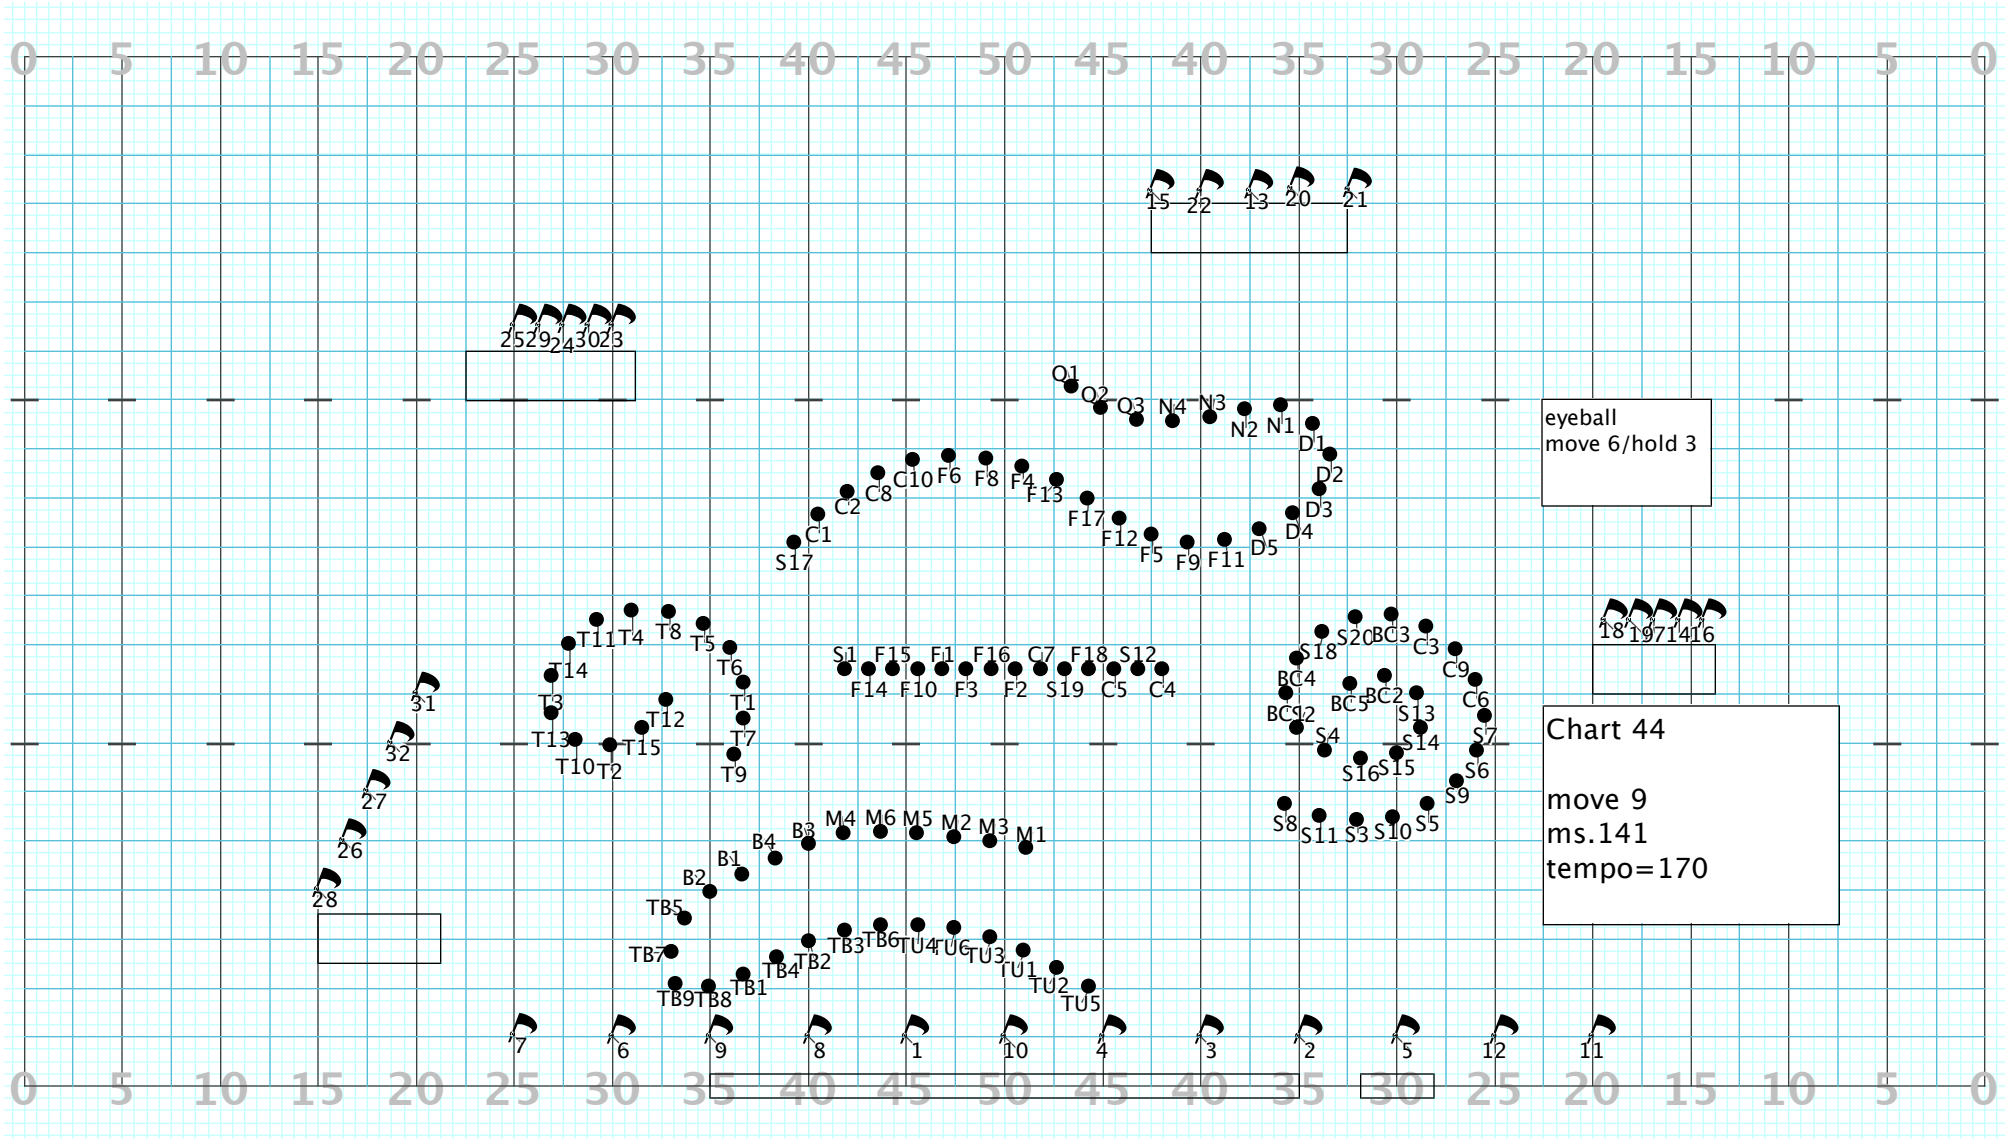

Director Viewpoint

Chart 39
 move 8
 ms.120-121
 tempo=72

guard #3 can hand off
 flag to #4
 or have #4's flag preset
 for hold

Director Viewpoint

Director Viewpoint

Director Viewpoint

Director Viewpoint

Director Viewpoint

Director Viewpoint

Director Viewpoint