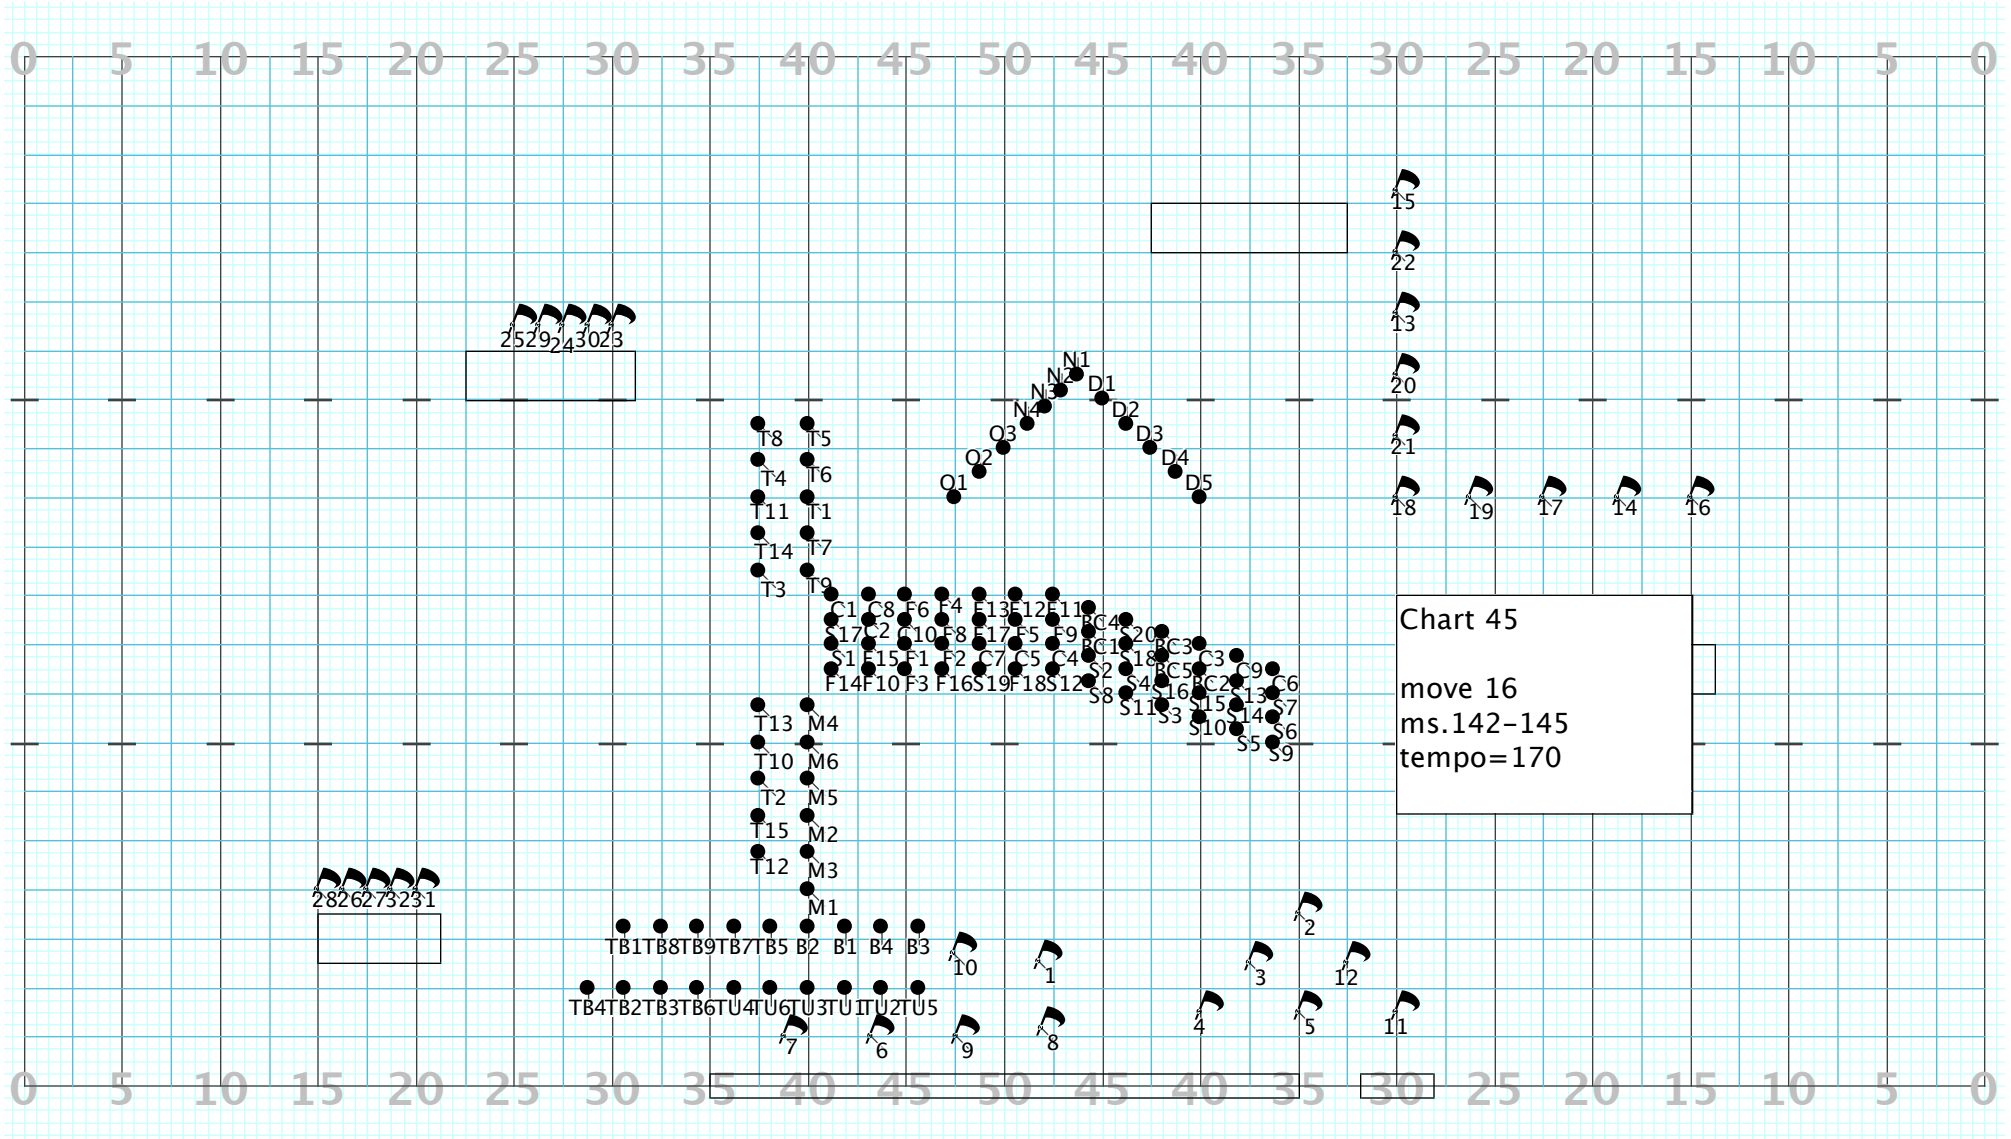

Director Viewpoint

Chart 39
 move 8
 ms.120-121
 tempo=72

guard #3 can hand off
 flag to #4
 or have #4's flag preset
 for hold

Director Viewpoint

Director Viewpoint

Director Viewpoint

Director Viewpoint

Director Viewpoint

Director Viewpoint

Director Viewpoint