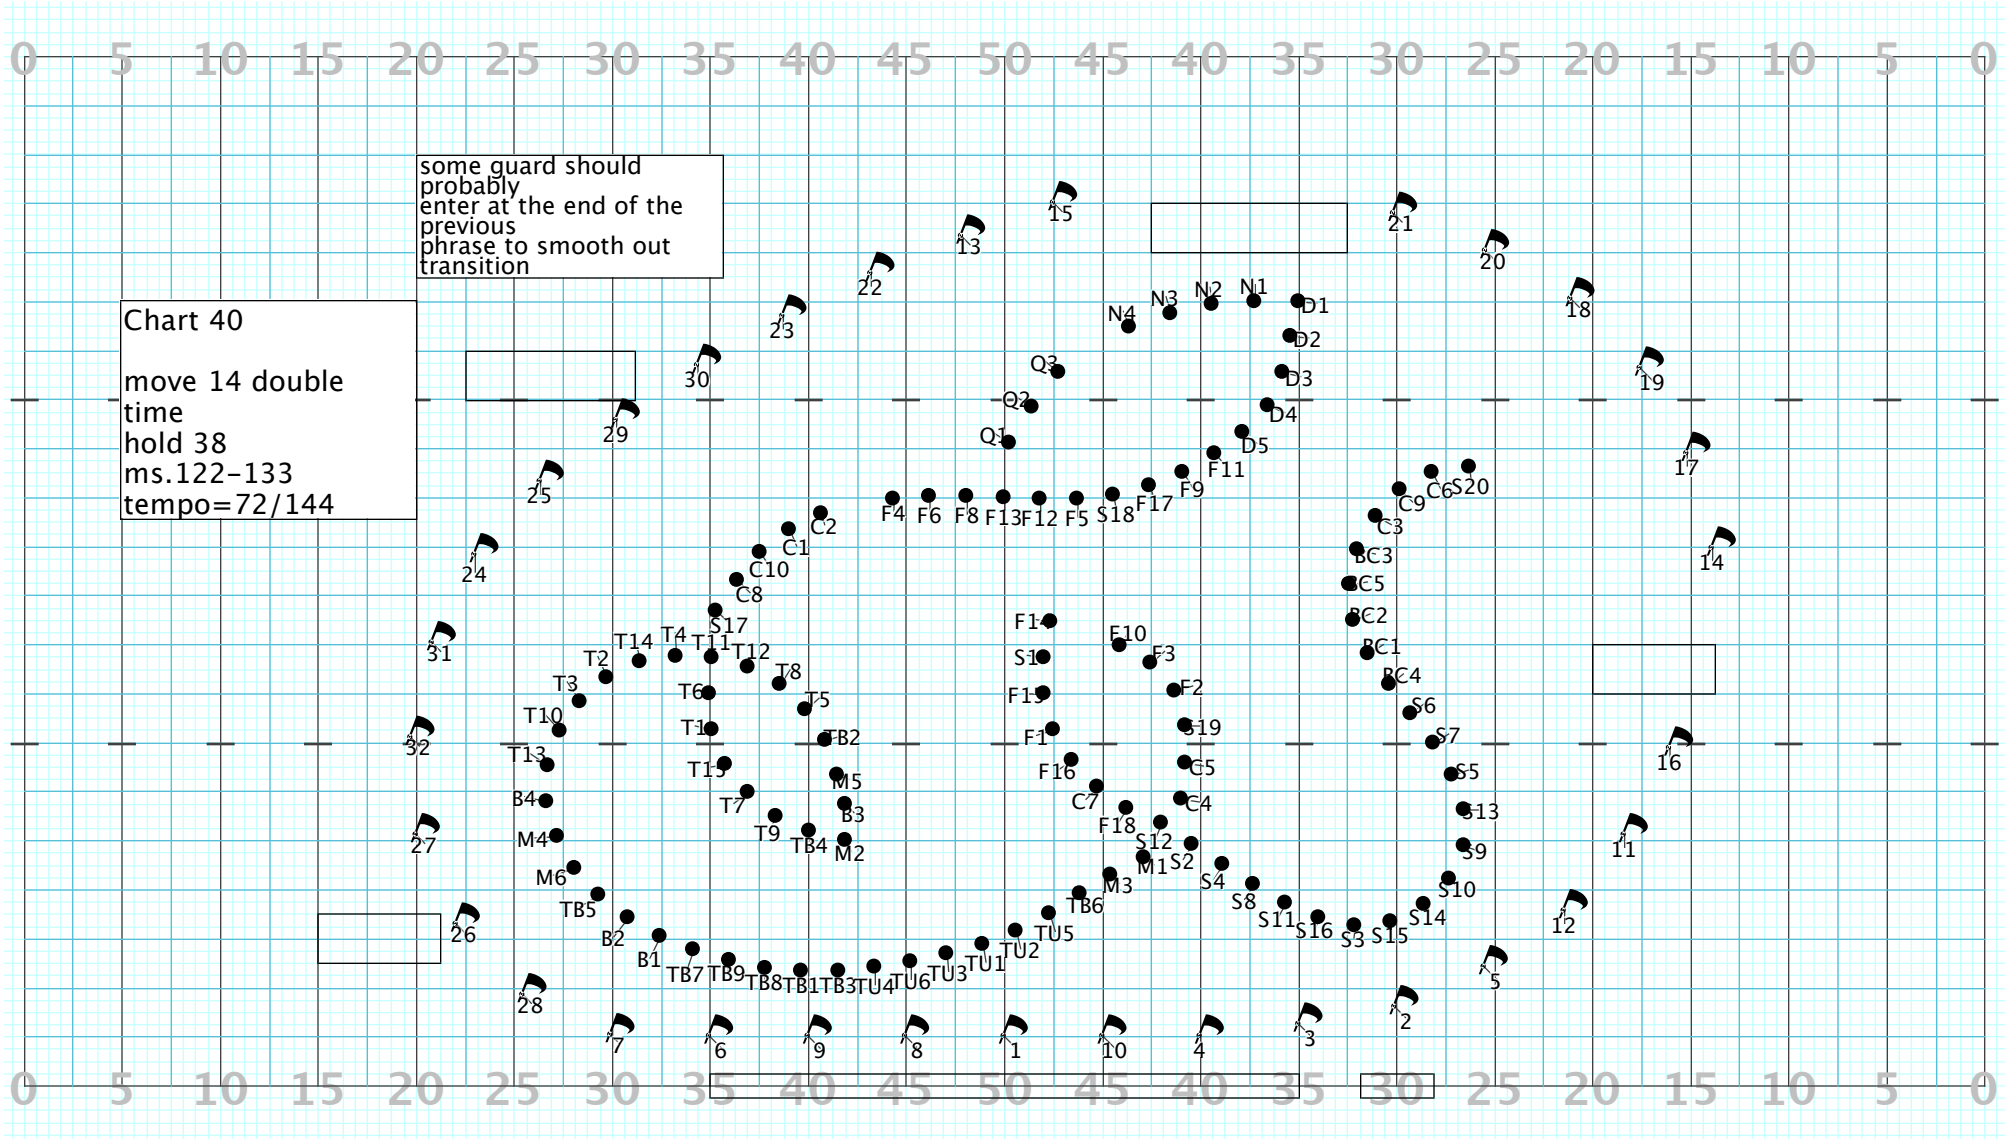

Director Viewpoint

Chart 39
 move 8
 ms.120-121
 tempo=72

guard #3 can hand off
 flag to #4
 or have #4's flag preset
 for hold

Director Viewpoint

Director Viewpoint

Director Viewpoint

Director Viewpoint

Director Viewpoint

Director Viewpoint

Director Viewpoint