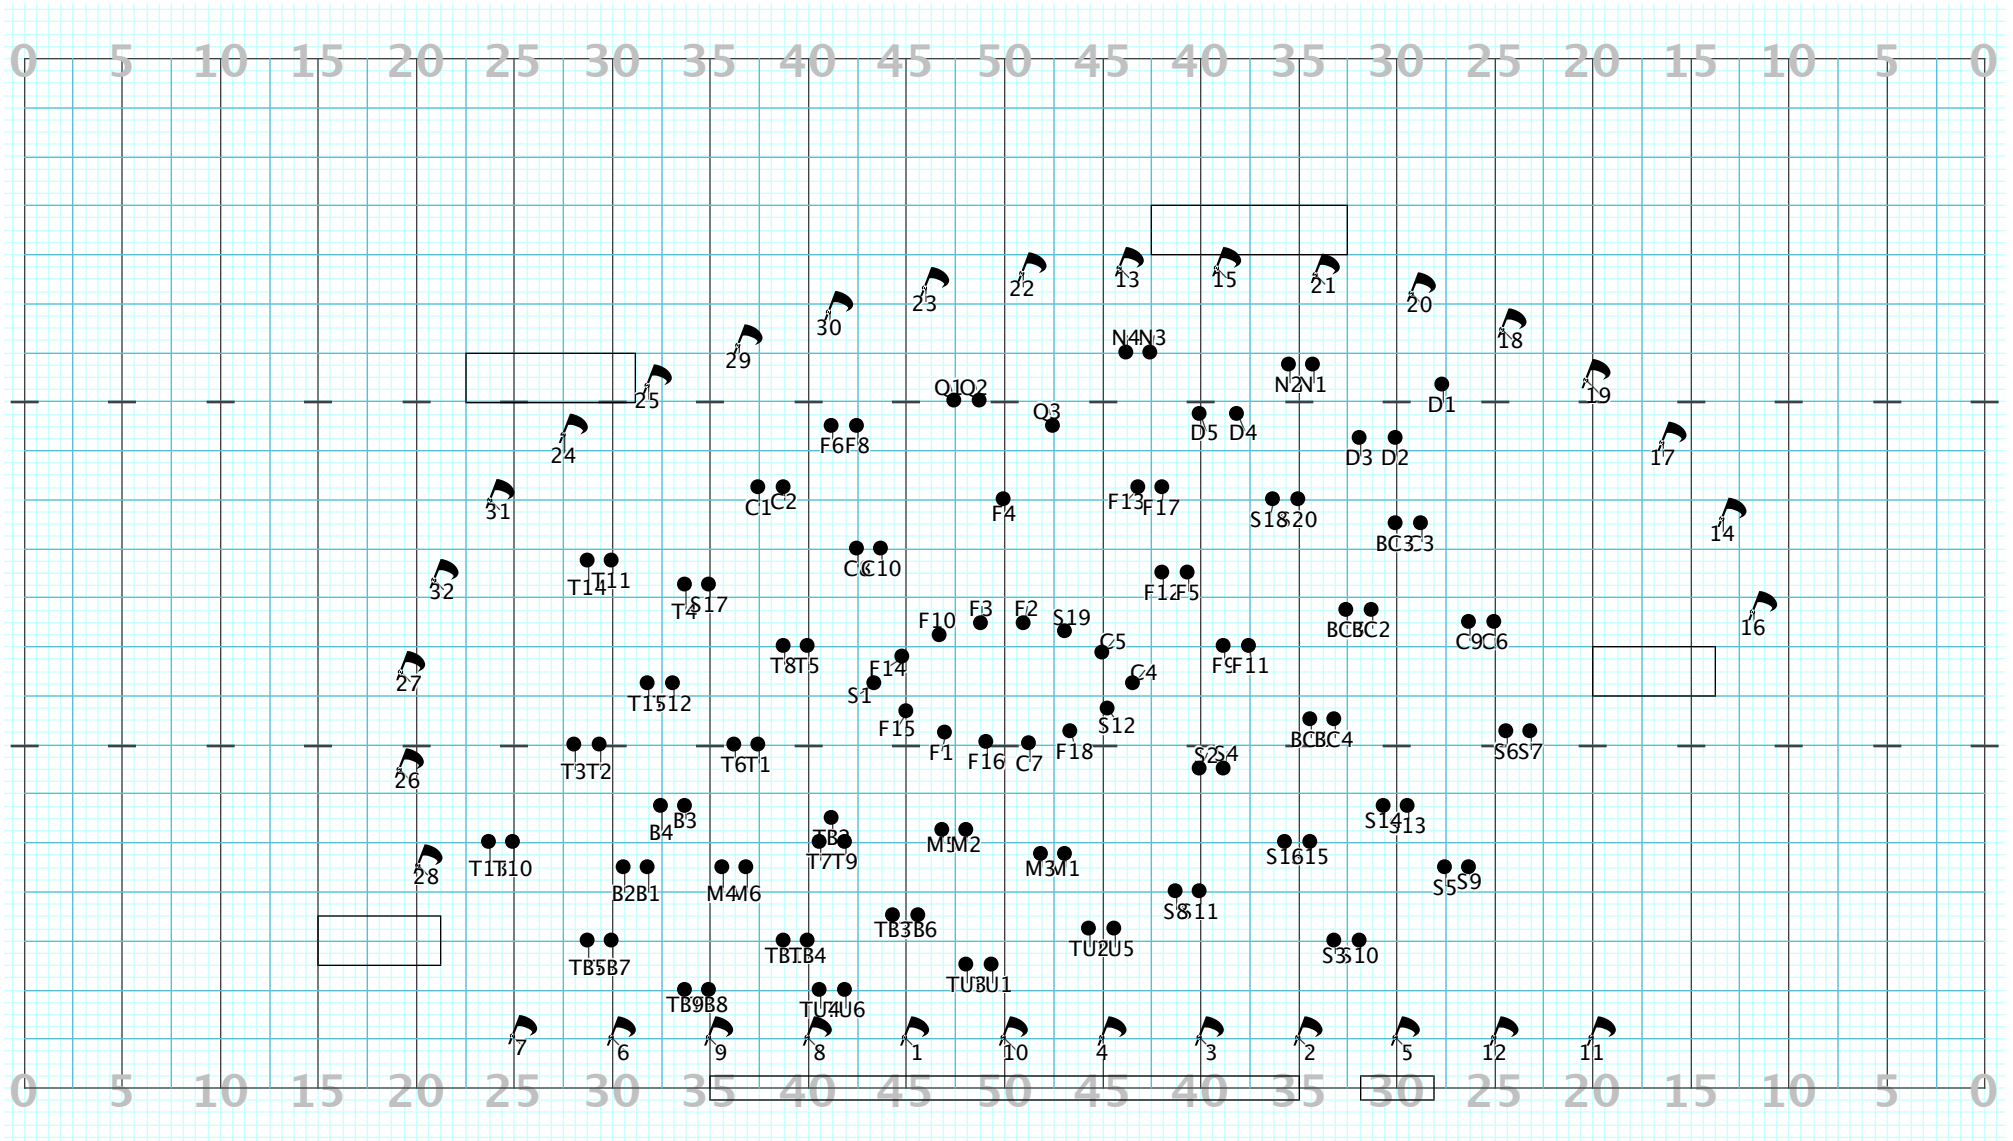

Director Viewpoint

Chart 39
 move 8
 ms.120-121
 tempo=72

guard #3 can hand off
 flag to #4
 or have #4's flag preset
 for hold

Director Viewpoint

Director Viewpoint

Director Viewpoint

Director Viewpoint

Director Viewpoint

Director Viewpoint

Director Viewpoint