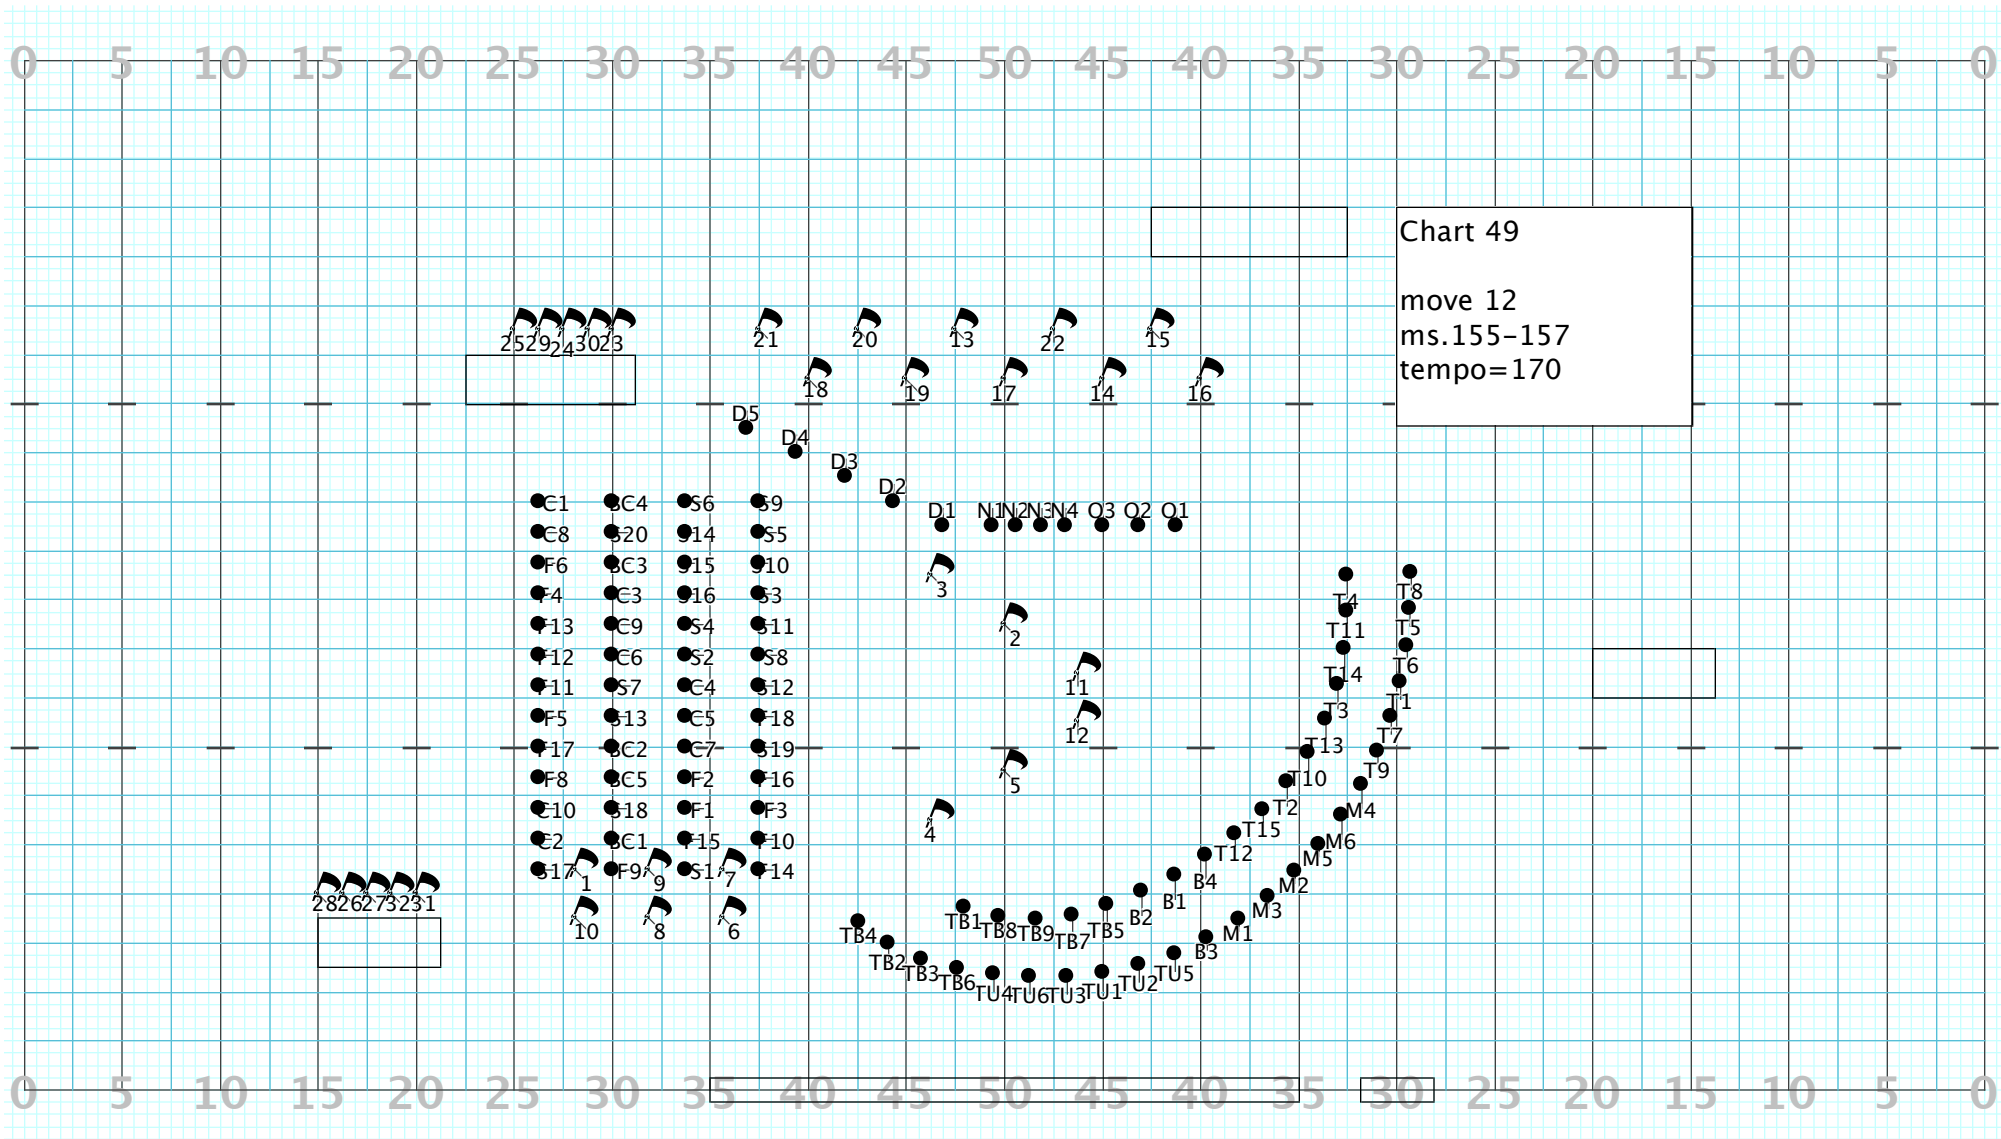

Director Viewpoint

Chart 39
 move 8
 ms.120-121
 tempo=72

guard #3 can hand off
 flag to #4
 or have #4's flag preset
 for hold

Director Viewpoint

Director Viewpoint

Director Viewpoint

Director Viewpoint

Director Viewpoint

Director Viewpoint

Director Viewpoint