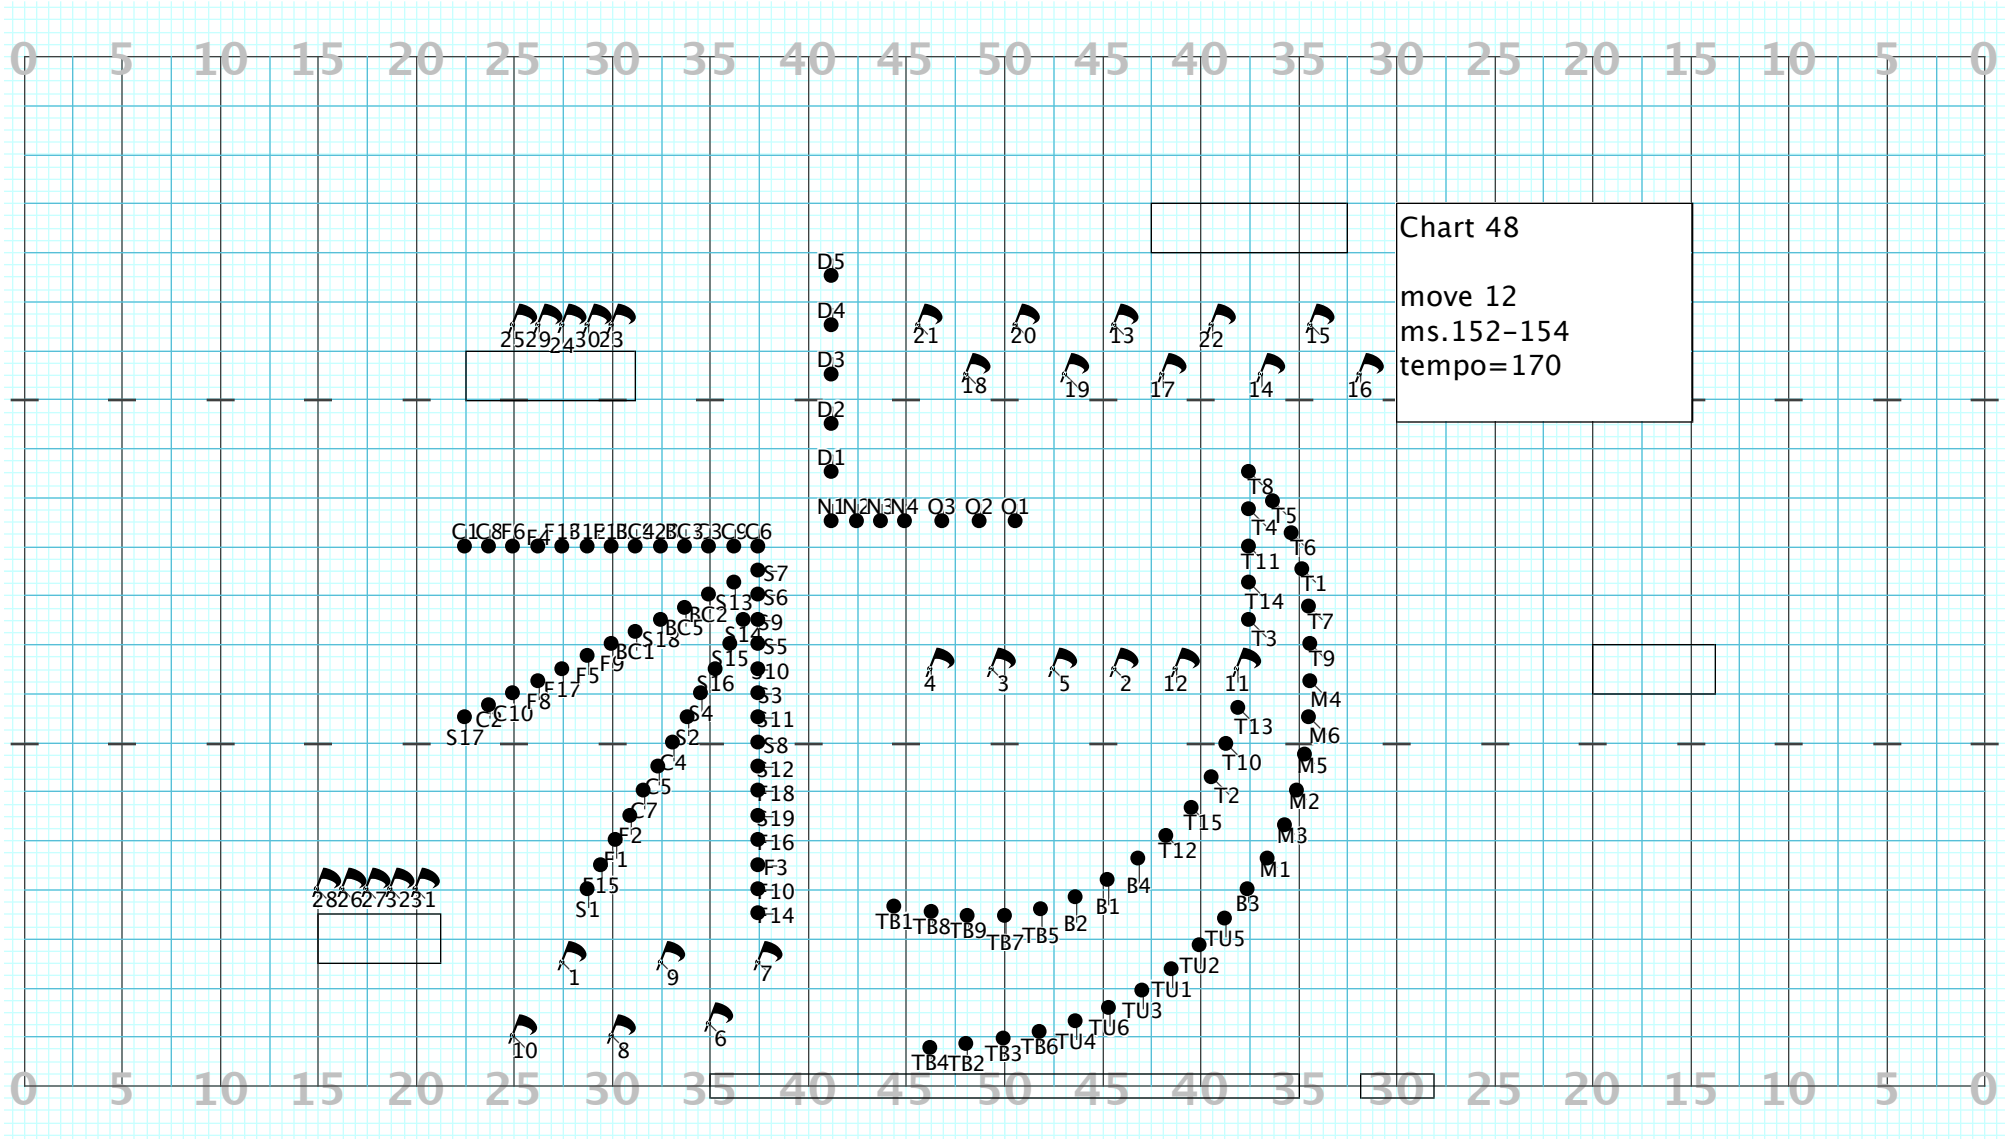

Director Viewpoint

Chart 39
 move 8
 ms.120-121
 tempo=72

guard #3 can hand off
 flag to #4
 or have #4's flag preset
 for hold

Director Viewpoint

Director Viewpoint

Director Viewpoint

Director Viewpoint

Director Viewpoint

Director Viewpoint

Director Viewpoint