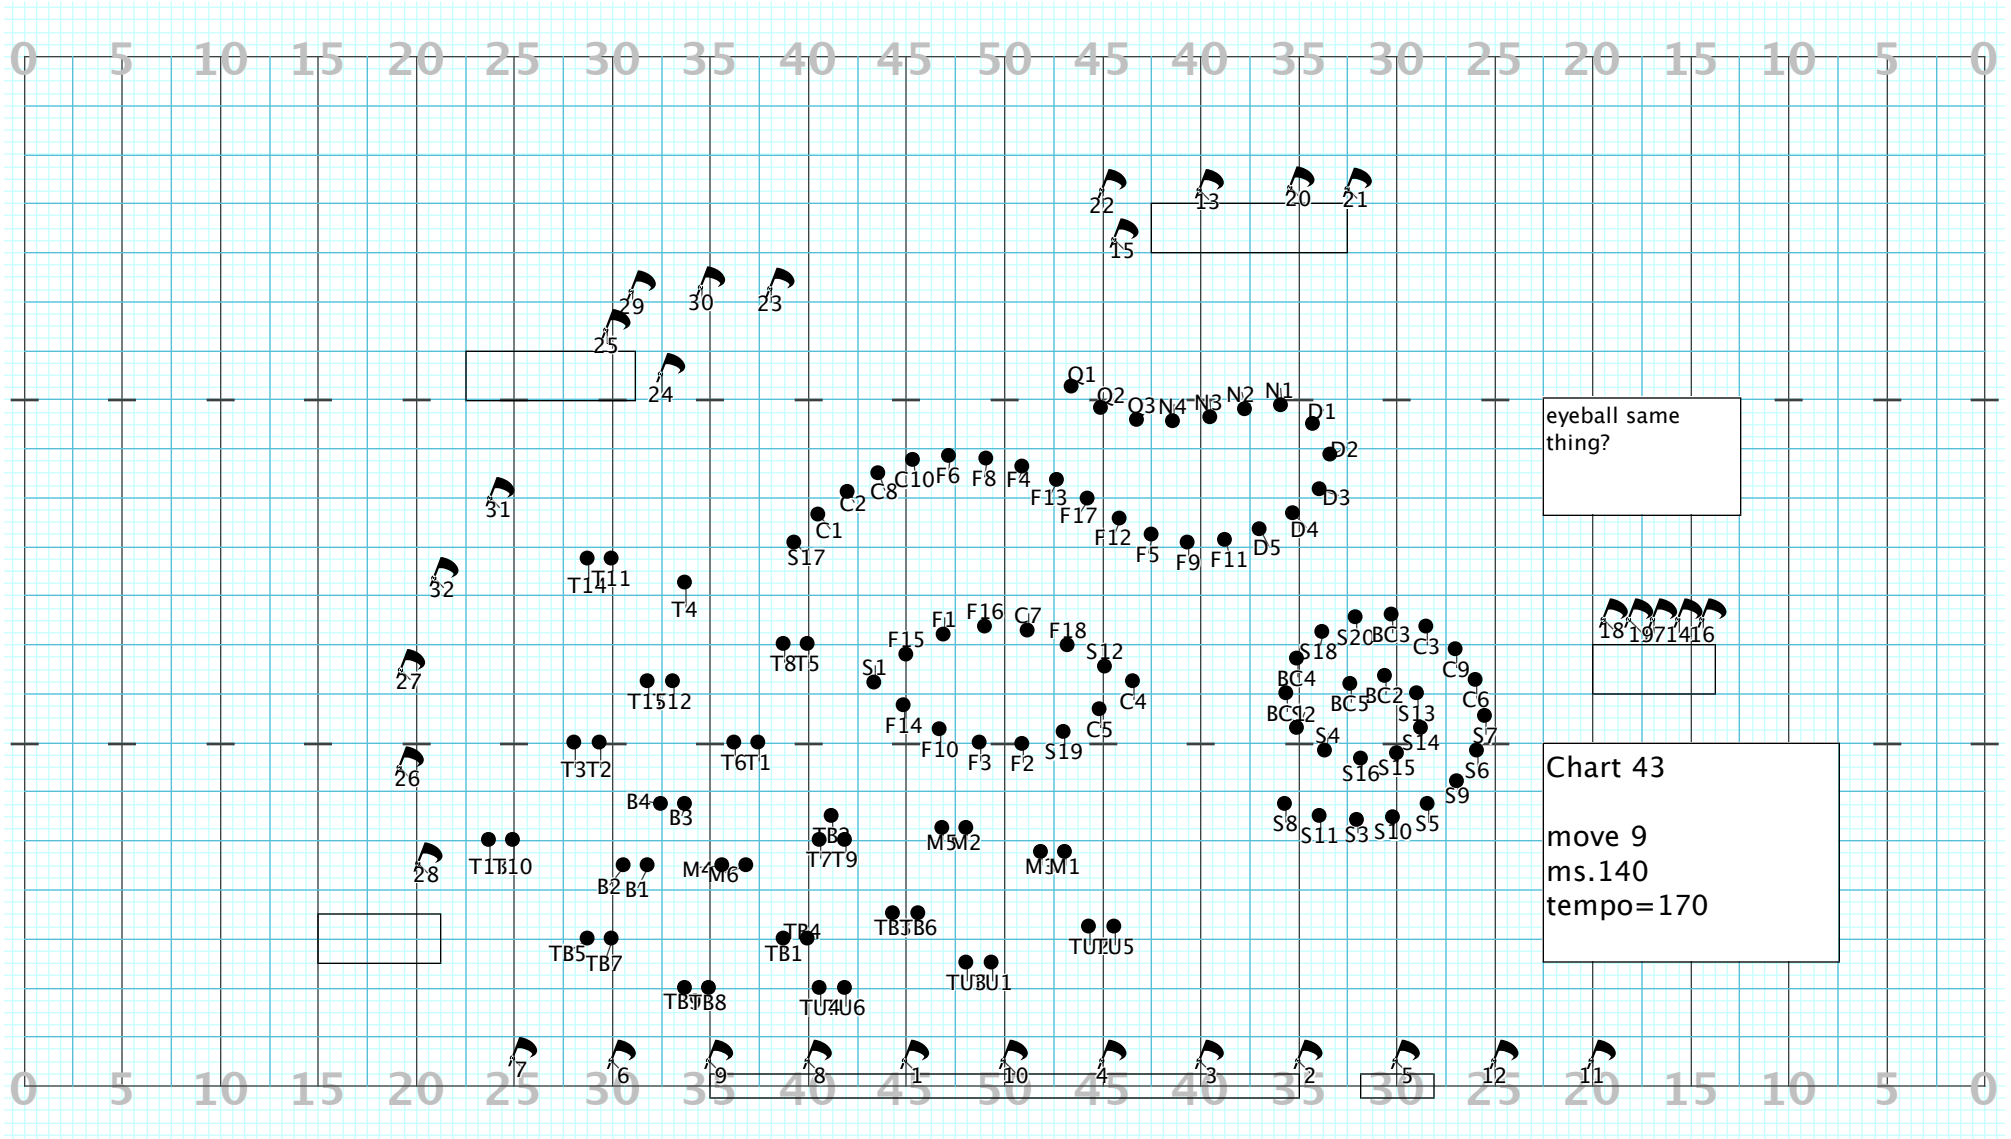

Director Viewpoint

Chart 39
 move 8
 ms.120-121
 tempo=72

guard #3 can hand off
 flag to #4
 or have #4's flag preset
 for hold

Director Viewpoint

Director Viewpoint

Director Viewpoint

Director Viewpoint

Director Viewpoint

Director Viewpoint

Director Viewpoint