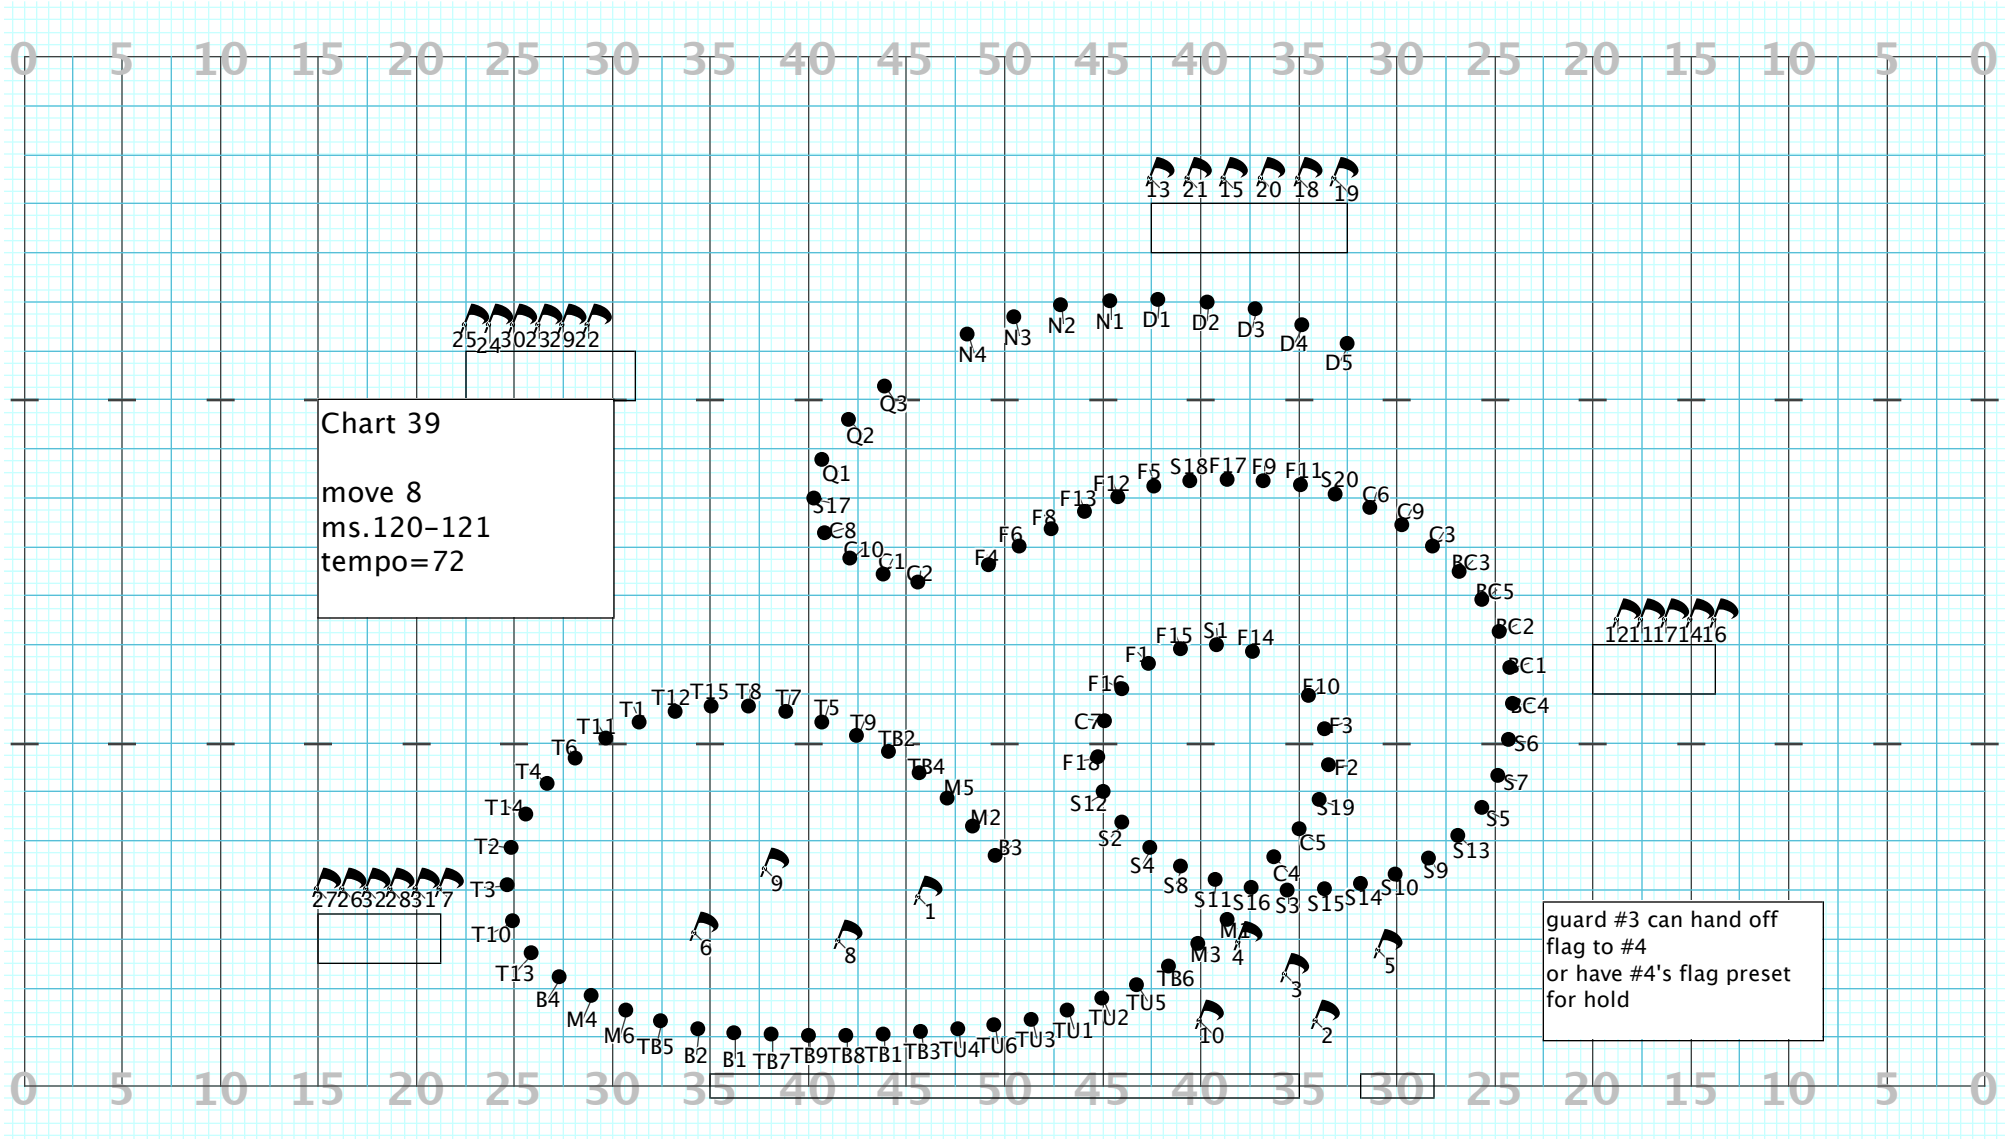

Director Viewpoint

Chart 39
 move 8
 ms.120-121
 tempo=72

guard #3 can hand off
 flag to #4
 or have #4's flag preset
 for hold

Director Viewpoint

Director Viewpoint

Director Viewpoint

Director Viewpoint

Director Viewpoint

Director Viewpoint

Director Viewpoint